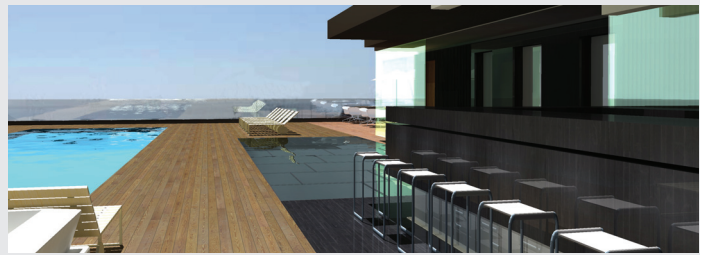

ACCOMMODATION

All 212 rooms and suites have been constructed in a way to satisfy the most demanding client and are equipped with the latest guest facilities such as flat screen TV, mini bar, safe deposit boxes and fast internet access.

BANQUET - CONFERENCE FACILITIES

The carefully designed banquet and meeting rooms of the hotel offer all the state of the art technical equipment required to support either simple business meetings or more complex congresses. The main conference room can host up to 700 persons or may be split up into 5 fully sound proof smaller meeting rooms. Four additional meeting rooms add to the hotel's conference facilities.

FOOD & BEVERAGE OUTLETS

The hotel's restaurants are located on the ground floor with access to the garden. The main restaurant has indoor and outdoor seating arrangements serving throughout the day, whilst, the hotel's asian restaurant caters for diners solely. The main bar located in the lobby, acquires drinks and informal dining in an enchanting environment. The Roof Garden comprises of the second bar, but also swimming pool area.

OTHER GUEST AMENITIES

Twenty meters long outdoor heated rooftop swimming pool with views over the city and the port. Spa, with indoor swimming pool, Jacuzzi and fully equipped treatment rooms and fitness centre. The Business Centre offers comprehensive secretarial services Pc with scanner, fax, photocopying machine and fast internet access. Parking: 200 underground spaces.