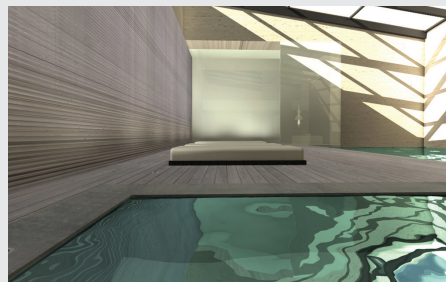

ACCOMMODATION

All 212 rooms and suites have been constructed in a way to satisfy the most demanding client and are equipped with the latest guest facilities such as flat screen TV, mini bar, safe deposit boxes and fast internet access.

BANQUET - CONFERENCE FACILITIES

The carefully designed banquet and meeting rooms of the hotel offer all the state of the art technical equipment required to support either simple business meetings or more complex congresses. The main conference room can host up to 700 persons or may be split up into 5 fully sound proof smaller meeting rooms. Four additional meeting rooms add to the hotel's conference facilities.

OTHER GUEST AMENITIES

Twenty meters long outdoor heated rooftop swimming pool with views over the city and the port. Spa, with indoor swimming pool, Jacuzzi and fully equipped treatment rooms and fitness centre. The Business Centre offers comprehensive secretarial services Pc with scanner, fax, photocopying machine and fast internet access. Parking: 200 underground spaces.